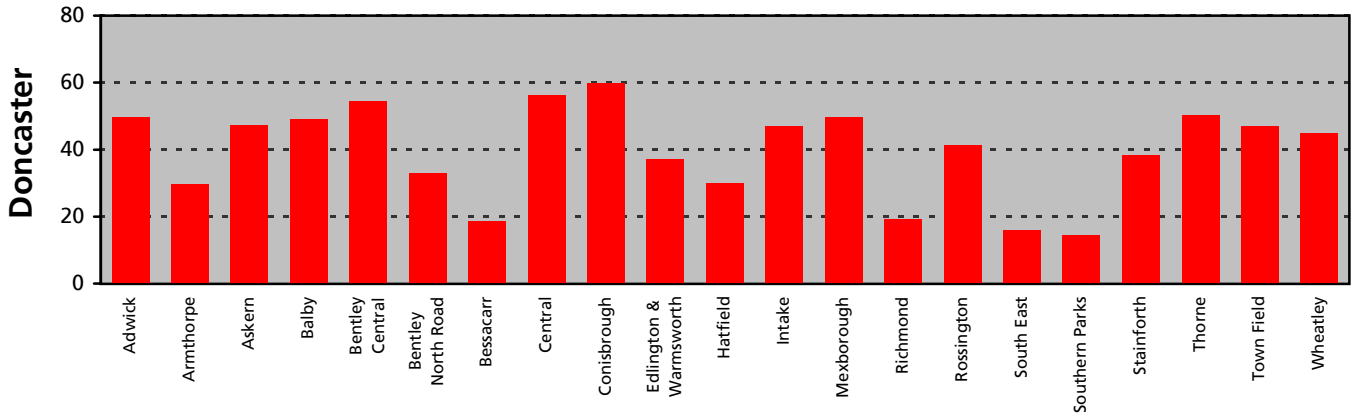

# DETR Index of Multiple Deprivation

## South Yorkshire Wards

Source: DETR Indices of Deprivation 2000