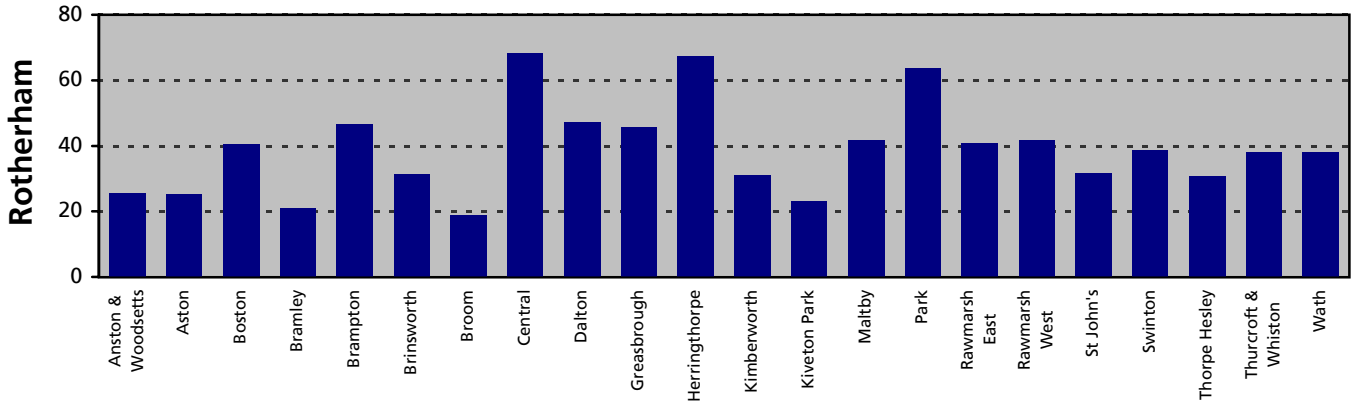

# DETR Index of Multiple Deprivation

## South Yorkshire Wards

Source: DETR Indices of Deprivation 2000