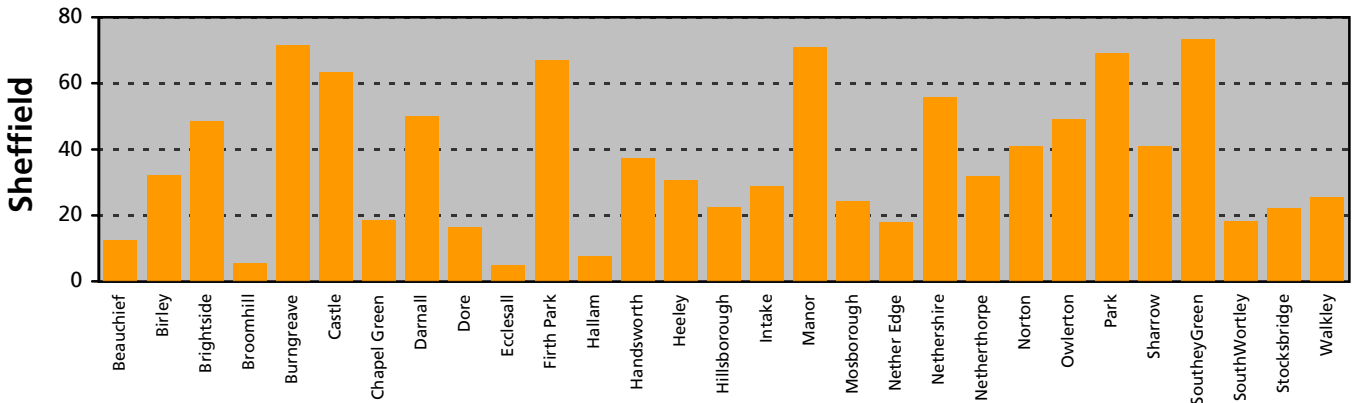

# DETR Index of Multiple Deprivation

## South Yorkshire Wards

Source: DETR Indices of Deprivation 2000