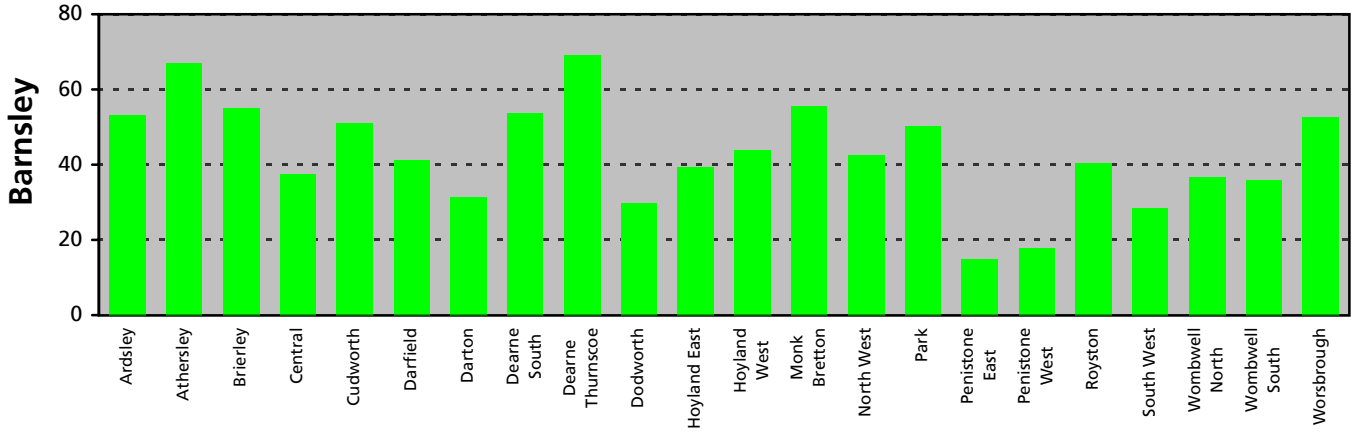

# DETR Index of Multiple Deprivation

## South Yorkshire Wards

Source: DETR Indices of Deprivation 2000